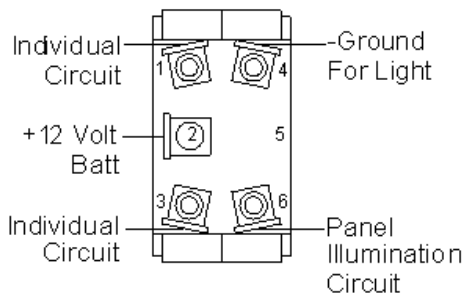

## Sea-Dog Light Tip Toggle Switches #420121 - 420129 Wiring Instructions

### **420121(-1)**

On / Off  
 Single Pole / Single Throw  
 Clear Off / Red On

### **420122(-1)**

Mom. On / Off  
 Single Pole / Single Throw  
 Clear Off / Red On

### **420123(-1)**

On / Off / On  
 Single Pole / Double Throw  
 Clear Off / Red On