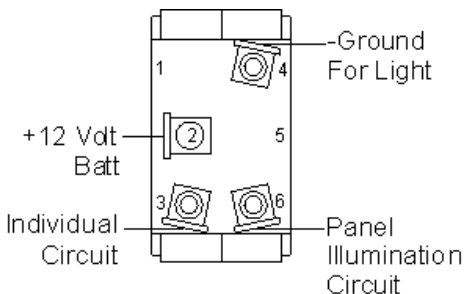

## Sea-Dog Light Tip Toggle Switches #420121 - 420129 Wiring Instructions

### **420121(-1)**

On / Off  
 Single Pole / Single Throw  
 Clear Off / Red On

### **420122(-1)**

Mom. On / Off  
 Single Pole / Single Throw  
 Clear Off / Red On

### **420123(-1)**

On / Off / On  
 Single Pole / Double Throw  
 Clear Off / Red On