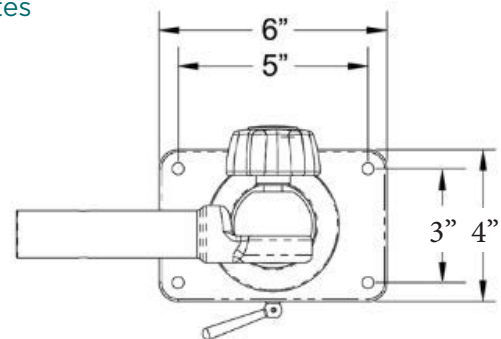

## GRAND SLAM 170 OUTRIGGER MOUNT

Simple, strong and perfect for boats 24' and under, our Grand Slam 170 Outrigger Mounts are the ideal addition to make your boat into an offshore fishing machine. Their easy installation and attractive appearance will make your days on the water more productive.

### FEATURES & BENEFITS

- Compatible with 1-1/8" Tele-Outrigger Poles
- Adds up to 30' of fishing spread
- Stainless steel and Anodized Aluminum construction
- Sure-Grip knob allows lift adjustments every 18°
- Locking lever secures out-bound rotation to desired location
- Delrin bearings allow for smooth, secure operation
- Easy installation with the outrigger-ready mounting plates
- Sold in pairs
- 3-year limited warranty