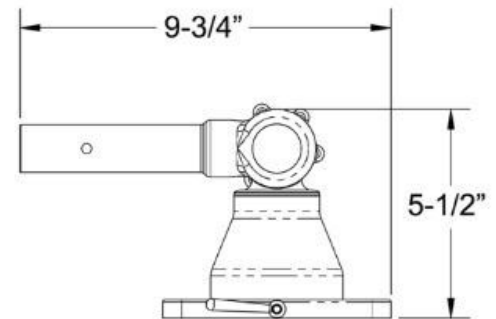

## GRAND SLAM 170 OUTRIGGER MOUNT

Simple, strong and perfect for boats 24' and under, our Grand Slam 170 Outrigger Mounts are the ideal addition to make your boat into an offshore fishing machine. Their easy installation and attractive appearance will make your days on the water more productive.

### FEATURES & BENEFITS

- Compatible with 1-1/8" Tele-Outrigger Poles
- Adds up to 30' of fishing spread
- Stainless steel and Anodized Aluminum construction
- Sure-Grip knob allows lift adjustments every 18°
- Locking lever secures out-bound rotation to desired location
- Delrin bearings allow for smooth, secure operation
- Easy installation with the outrigger-ready mounting plates
- Sold in pairs
- 3-year limited warranty